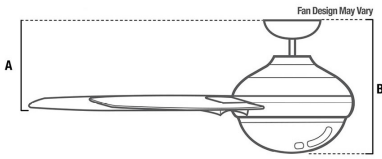

Flexible Mounting

Intertek

Pull Chain

Summer Winter

Retail Box

Fan Dimensions in Inches

Low Profile:
2" downrod included

A: 9.60

B: 10.44

Standard:

A: 11.60

B: 12.44

Angled:

A: 45.60

B: 46.44

2" downrod included (3/4" dia.)