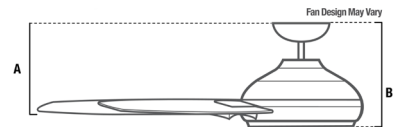

WhisperWind® Motor

Damp Rated

Wall Control

Summer Winter

Retail Box

Fan Dimensions in Inches

Low Profile:
2 in downrod included
A: 7.56
B: 12.07

Standard:
2 in downrod included
A: 8.56
B: 13.07

Angled:
36in downrod not included
A: 41.56
B: 46.07

3" downrod included (3/4" dia.)

SKU	Size	UPC 049694	Housing Finish	Blades		Lighting Kit	Lightbulbs			Motor		Energy Information		
				Qty	Material		Qty	Base	Max. Watts	Type	Reversible	CFM High	Energy Use	
50259	132cm / 52"	502599	Matte Silver / Plata Mate	3	Plastic / Plástico	No	-	-	-	AC	Yes / Sí	5256	48W	
50257		502575	Fresh White / Blanco Fresco											
50258		502582	New Bronze / Bronce Nuevo											
SKU	Tamaño	UPC 049694	Acabado	Cant.	Material	Juego de Iluminación	Cant.	Base	Watt Max.	Tipo	Reversible	Flujo de Aire	Uso Energético	
				Aspas				Focos			Motor		Información Energética	