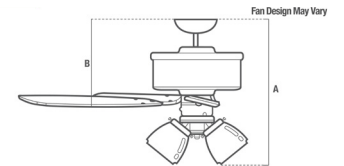

Standard:
3 in downrod included
A: 18.69
B: 11.66

Angled:
36in downrod not included
A: 51.69
B: 44.66

3" and 2" downrods included (3/4" dia.)

SKU	Size	UPC 049694	Housing Finish	Blades		Lighting Kit	Lightbulbs			Motor		Energy Information		
				Qty	Material		Qty	Base	Max. Watts	Type	Reversible	CFM High	Energy Use	
54204	132cm / 52"	542045	Fresh White / Blanco Fresco	5	Composite / Compuesto	Yes / Sí	3 LED	Std.	6.5W	AC	Yes / Sí	5398	47W	
54206		542069	Brushed Nickel / Níquel Cepillado											
51856		518569	Noble Bronze / Bronce Noble											
SKU	Tamaño	UPC 049694	Acabado	Cant.	Material	Juego de Iluminación	Cant.	Base	Watt Max.	Tipo	Reversible	Flujo de Aire	Uso Energético	
				Aspas				Focos			Motor		Información Energética