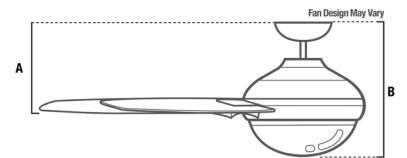

E-Comm Box

Fan Dimensions in Inches

Low Profile:
2 in downrod included
A: 8.43
B: 12.63

Standard:
3 in downrod included
A: 9.43
B: 13.63

Angled:
36in downrod not included
A: 42.43
B: 46.63

3" and 2" downrods included (3/4" dia.)