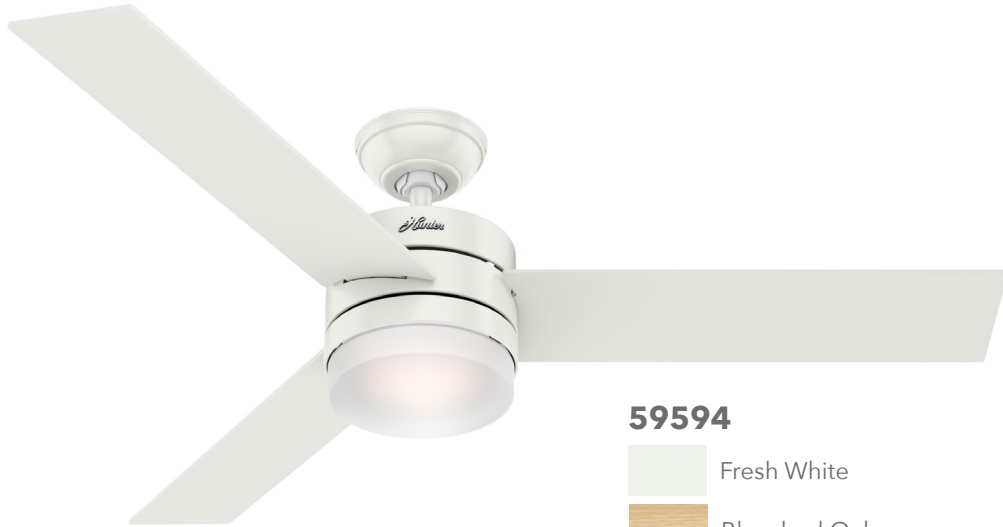

54" Exeter

59594

-  Fresh White
-  Bleached Oak

59161

-  Greyed Walnut
-  Light Grey Oak

AC Motor

WhisperWind[®] Motor

Indoor

Flexible Mounting

Remote Control

Summer Winter

Retail Box

Intertek

Fan Dimensions in Inches

Low Profile:

A: -
B: -

Standard:

A: 11.8
B: 14.63

Angled:

A: 44.8
B: 47.63

2" and 4" downrod included (3/4" dia.)

SKU	Size	UPC 049694	Housing Finish
59594	137cm / 54"	595942	Fresh White / Blanco Fresco
59161		591616	Brushed Nickel / Níquel Cepillado
SKU	Tamaño	UPC 049694	Acabado