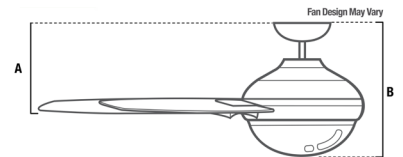

Flexible Mounting

Remote Control

Summer Winter

Retail Box

Intertek

Fan Dimensions in Inches

Low Profile:

A: -
B: -

Standard:

A: 11.8
B: 14.63

Angled:

A: 44.8
B: 47.63

2" and 4" downrod included (3/4" dia.)

SKU	Size	UPC 049694	Housing Finish
59594	137cm / 54"	595942	Fresh White / Blanco Fresco
59161		591616	Brushed Nickel / Níquel Cepillado
SKU	Tamaño	UPC 049694	Acabado