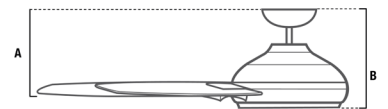

Summer Winter

Retail Box

Fan Dimensions in Inches

Fan Design May Vary

Low Profile:
2in downrod included
A: 9.63
B: 10.15

Standard:
4in downrod included
A: 11.63
B: 12.15

Angled:
36in downrod not included
A: 43.63
B: 44.15

2" and 4" downrods included (3/4" dia.)

SKU	Size	UPC 049694	Housing Finish
50962	132cm / 52"	509628	Premier Bronze / Bronce Premier
SKU	Tamaño	UPC 049694	Acabado

Blades	
Qty	Material
3	Plastic / Plástico
Cant.	Material
Aspas	