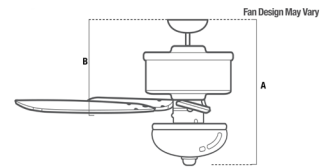

E-Comm Box

Fan Dimensions in Inches

Low Profile:
2 in downrod included
A: 17.45
B: 10.68

Standard:
3 in downrod included
A: 18.45
B: 11.68

Angled:
36in downrod not included
A: 51.45
B: 44.68

3" and 2" downrods included (3/4" dia.)