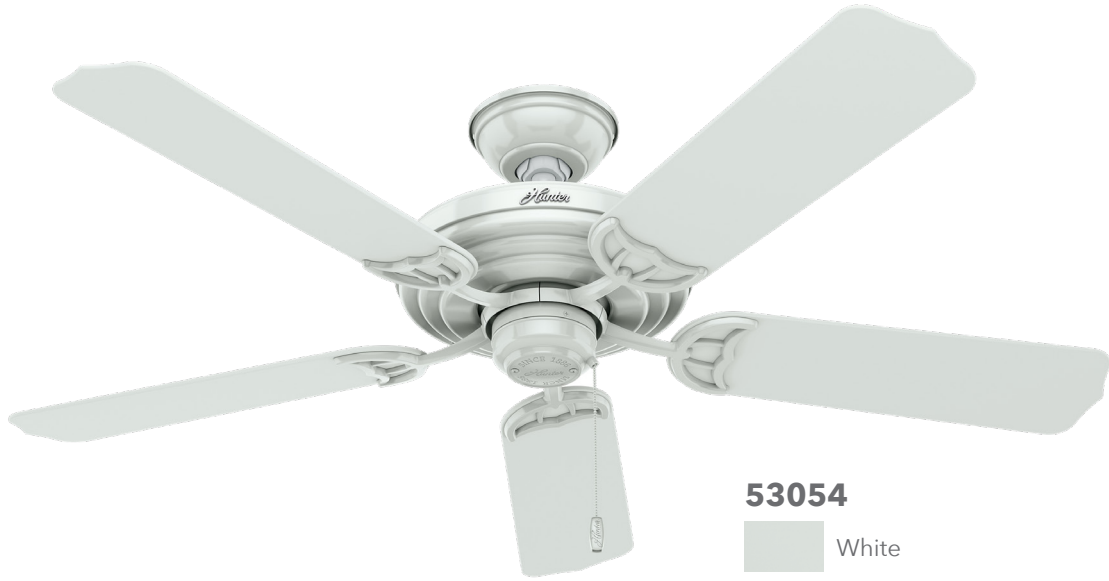

52" Sea Air

53054

White

53061

Walnut

AC Motor

WhisperWind® Motor

Flexible Mounting

Wet Rated

Pull Chain

Summer Winter

Retail Box

IP44

Fan Dimensions in Inches

Low Profile:
2 in downrod included
A: 11.55
B: 10.15

Standard:
3 in downrod included
A: 12.55
B: 11.15

Angled:
38in downrod not included
A: 45.55
B: 44.15

3" and 2" downrods included (3/4" dia.)

SKU	Size	UPC 049694	Housing Finish
53054	132cm / 52"	530547	White / Blanco
53061		530615	New Bronze / Bronce Nuevo
SKU	Tamaño	UPC 049694	Acabado