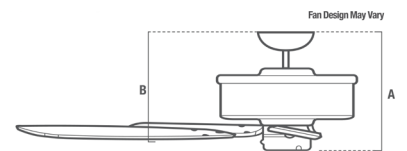

Wet Rated

Pull Chain

Summer Winter

Retail Box

IP44

Fan Dimensions in Inches

Low Profile:
2 in downrod included
A: 11.55
B: 10.15

Standard:
3 in downrod included
A: 12.55
B: 11.15

Angled:
38in downrod not included
A: 45.55
B: 44.15

3" and 2" downrods included (3/4" dia.)

SKU	Size	UPC 049694	Housing Finish
53054	132cm / 52"	530547	White / Blanco
53061		530615	New Bronze / Bronce Nuevo
SKU	Tamaño	UPC 049694	Acabado