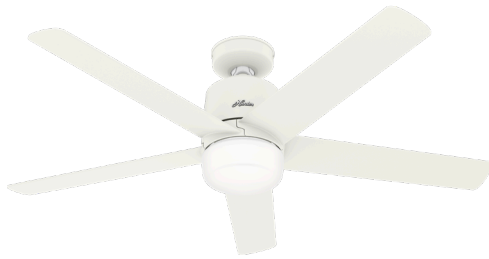

52" Stylus

51198

Matte Black

51197

Matte White

51196

Matte Silver

AC Motor

WhisperWind® Motor

Indoor

Flexible Mounting

Remote Control

Summer Winter

Retail Box

Fan Dimensions in Inches

| | | |
|---|--|---|
| Low Profile: 4in downrod included | Standard: 2in downrod included | Angled: 36in downrod not included |
| A: 11.71 B: 14.94 | A: 13.71 B: 16.94 | A: 45.71 B: 48.94 |

2" and 4" downrods included (3/4" dia.)

| SKU | Size | UPC 049694 | Housing Finish | Blades | | Lighting Kit | Lightbulbs | | | Motor | | Energy Information | |
|-------|-------------|---------------|---------------------------|--------|--------------------|----------------------|------------|------|------------|-------|------------------------|--------------------|----------------|
| | | | | Qty | Material | | Qty | Base | Max. Watts | Type | Reversible | CFM High | Energy Use |
| 51198 | 132cm / 52" | 511980 | Matte Black / Negro Mate | 5 | Plastic / Plástico | Yes / Sí | 2 LED | Std. | 9W | AC | Yes / Sí | 5234 | 44W |
| 51197 | | 511973 | Matte White / Blanco Mate | | | | | | | | | | |
| 51196 | | 511966 | Matte Silver / Plata Mate | | | | | | | | | | |
| SKU | Tamaño | UPC 049694 | Acabado | Cant. | Material | Juego de Iluminación | Cant. | Base | Watt Max. | Tipo | Reversible | Flujo de Aire | Uso Energético |
| | | | | Aspas | | Bombillas | | | Motor | | Información Energética | | |