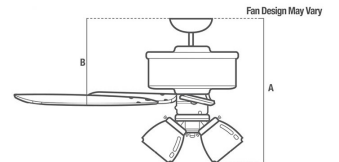

WhisperWind® Motor

Reversible Blades

Indoor

Intertek

Pull Chain

Summer Winter

Retail Box

Fan Dimensions in Inches

**Standard:**  
2in downrod included  
A: 9.91  
B: 16.93

**Angled:**  
38in downrod not included  
A: 43.91  
B: 50.93

2" downrod included (3/4" dia.)

SKU	Size	UPC 049694	Housing Finish	Blades		Lighting Kit	Lightbulbs			Motor		Energy Information	
				Qty	Material		Qty	Base	Max. Watts	Type	Reversible	CFM High	Energy Use
50894	132cm / 52"	508942	Matte Silver / Plata Mate	5	MDF	Yes / Sí	3 LED	Std.	6.5W	AC	Yes / Sí	3779	37W
50895		508959	Fresh White / Blanco Fresco										
50887		508874	New Bronze / Bronce Nuevo										
SKU	Tamaño	UPC 049694	Acabado	Cant.	Material	Juego de Iluminación	Cant.	Base	Watt Max.	Tipo	Reversible	Flujo de Aire	Uso Energético
				Aspas			Focos			Motor		Información Energética	